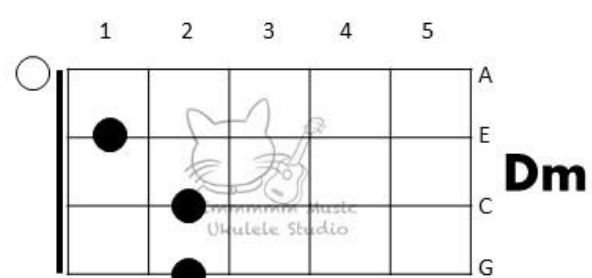

4 Key : D -> F
4 Play : C

A Whole New World (簡易版)

EMMMMMM UKULELE STUDIO
Ukulele Score
Arranged by Jason

歡迎加入『香港夏威夷小結他平台』

曲 : Alan Menken 詞 : Tim Rice

Facebook: EmmmmmMusic IG SHOP: @emmmmm_music_studio YouTube Learning: Ukuemily www.emmmmm-music.hk

Verse

| C | C | C | F G
I can show you the world Shining, shimmering, splen-did
| Dm E7 | Am | F | C
Tell me, princess, now when did you last let your heart decide?
| C | C | C | F G
I can open your eyes Take you wonder by won-der
| Dm E7 | Am | F | C
Over, sideways and under On a magic carpet ride

Chorus

| G | C | G | C
A whole new world A new fantastic point of view
| F C | F C
No one to tell us, "No" Or where to go
| Dm | G
Or say we're only dreaming
| G | C | G | C
A whole new world A dazzling place I never knew
| F C | F C
But when I'm way up here It's crystal clear
| F | G | C
That now I'm in a whole new world with you