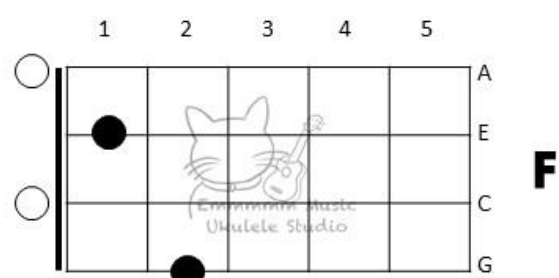

4 Key : D -> F
4 Play : C

A Whole New World (簡易版)

EMMMMMM UKULELE STUDIO
Ukulele Score
Arranged by Jason

歡迎加入『香港夏威夷小結他平台』

曲 : Alan Menken 詞 : Tim Rice

Facebook: EmmmmmMusic IG SHOP: @emmmmm_music_studio YouTube Learning: Ukuemily www.emmmmm-music.hk

Verse

| C | C | C | F G
I can show you the world Shining, shimmering, splen-did
| Dm E7 | Am | F | C
Tell me, princess, now when did you last let your heart decide?
| C | C | C | F G
I can open your eyes Take you wonder by won-der
| Dm E7 | Am | F | C
Over, sideways and under On a magic carpet ride

Chorus

| G | C | G | C
A whole new world A new fantastic point of view
| F C | F C
No one to tell us, "No" Or where to go
| Dm | G
Or say we're only dreaming
| G | C | G | C
A whole new world A dazzling place I never knew
| F C | F C
But when I'm way up here It's crystal clear
| F | G | C
That now I'm in a whole new world with you