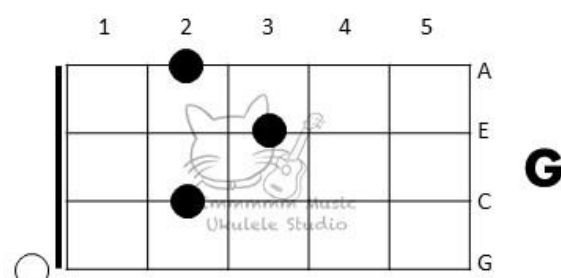

4 Key : D -> F
4 Play : C

A Whole New World (簡易版)

EMMMMMM UKULELE STUDIO
Ukulele Score
Arranged by Jason

歡迎加入『香港夏威夷小結他平台』

曲 : Alan Menken 詞 : Tim Rice

Facebook: EmmmmmMusic IG SHOP: @emmmmm_music_studio YouTube Learning: Ukuemily www.emmmmm-music.hk

Verse

| C | C | C | F G
I can show you the world Shining, shimmering, splen-did
| Dm E7 | Am | F | C
Tell me, princess, now when did you last let your heart decide?
| C | C | C | F G
I can open your eyes Take you wonder by won-der
| Dm E7 | Am | F | C
Over, sideways and under On a magic carpet ride

Chorus

| G | C | G | C
A whole new world A new fantastic point of view
| F C | F C
No one to tell us, "No" Or where to go
| Dm | G
Or say we're only dreaming
| G | C | G | C
A whole new world A dazzling place I never knew
| F C | F C
But when I'm way up here It's crystal clear
| F | G | C
That now I'm in a whole new world with you