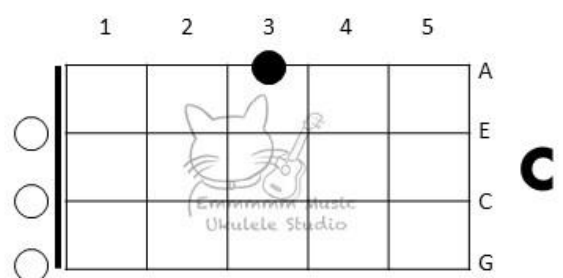

4 Key : D -> F
4 Play : C

A Whole New World (簡易版)

EMMMMMM UKULELE STUDIO
Ukulele Score
Arranged by Jason

歡迎加入『香港夏威夷小結他平台』

曲 : Alan Menken 詞 : Tim Rice

Facebook: EmmmmmMusic IG SHOP: @emmmmm_music_studio YouTube Learning: Ukuemily www.emmmmm-music.hk

Verse

| C | C | C | F G
I can show you the world Shining, shimmering, splen-did
| Dm E7 | Am | F | C
Tell me, princess, now when did you last let your heart decide?
| C | C | C | F G
I can open your eyes Take you wonder by won-der
| Dm E7 | Am | F | C
Over, sideways and under On a magic carpet ride

Chorus

| G | C | G | C
A whole new world A new fantastic point of view
| F C | F C
No one to tell us, "No" Or where to go
| Dm | G
Or say we're only dreaming
| G | C | G | C
A whole new world A dazzling place I never knew
| F C | F C
But when I'm way up here It's crystal clear
| F | G | C
That now I'm in a whole new world with you