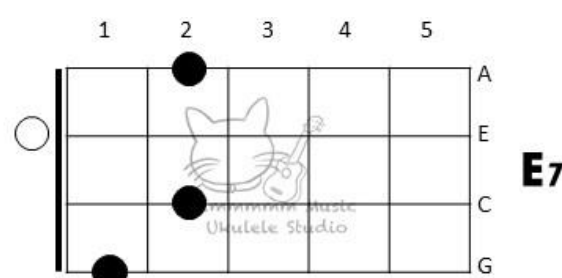

4 Key : D -> F
4 Play : C

A Whole New World (簡易版)

EMMMMMM UKULELE STUDIO
Ukulele Score
Arranged by Jason

歡迎加入『香港夏威夷小結他平台』

曲 : Alan Menken 詞 : Tim Rice

Facebook: EmmmmmMusic IG SHOP: @emmmmm_music_studio YouTube Learning: Ukuemily www.emmmmm-music.hk

Verse

| C | C | C | F G
I can show you the world Shining, shimmering, splen-did
| Dm E7 | Am | F | C
Tell me, princess, now when did you last let your heart decide?
| C | C | C | F G
I can open your eyes Take you wonder by won-der
| Dm E7 | Am | F | C
Over, sideways and under On a magic carpet ride

Chorus

| G | C | G | C
A whole new world A new fantastic point of view
| F C | F C
No one to tell us, "No" Or where to go
| Dm | G
Or say we're only dreaming
| G | C | G | C
A whole new world A dazzling place I never knew
| F C | F C
But when I'm way up here It's crystal clear
| F | G | C
That now I'm in a whole new world with you