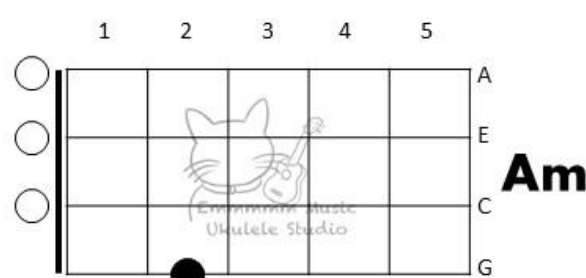

4 Key : D -> F
4 Play : C

A Whole New World (簡易版)

EMMMMMM UKULELE STUDIO
Ukulele Score
Arranged by Jason

歡迎加入『香港夏威夷小結他平台』

曲 : Alan Menken 詞 : Tim Rice

Facebook: EmmmmmMusic IG SHOP: @emmmmm_music_studio YouTube Learning: Ukuemily www.emmmmm-music.hk

Verse

| C | C | C | F G
I can show you the world Shining, shimmering, splen-did
| Dm E7 | Am | F | C
Tell me, princess, now when did you last let your heart decide?
| C | C | C | F G
I can open your eyes Take you wonder by won-der
| Dm E7 | Am | F | C
Over, sideways and under On a magic carpet ride

Chorus

| G | C | G | C
A whole new world A new fantastic point of view
| F C | F C
No one to tell us, "No" Or where to go
| Dm | G
Or say we're only dreaming
| G | C | G | C
A whole new world A dazzling place I never knew
| F C | F C
But when I'm way up here It's crystal clear
| F | G | C
That now I'm in a whole new world with you